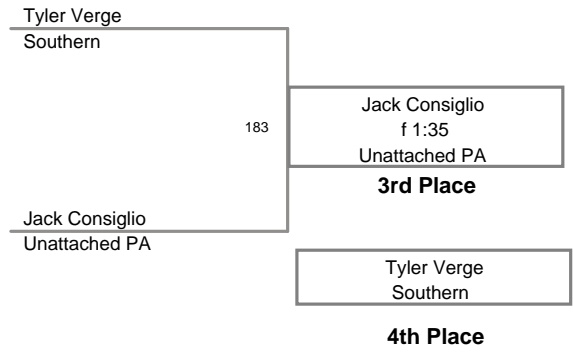

Kingsway 19th Annual AM
Bantam

45 Lbs

Kingsway 19th Annual AM
Bantam

48 Lbs

Kingsway 19th Annual AM
Bantam

52 Lbs

Kingsway 19th Annual AM
Bantam

56 Lbs