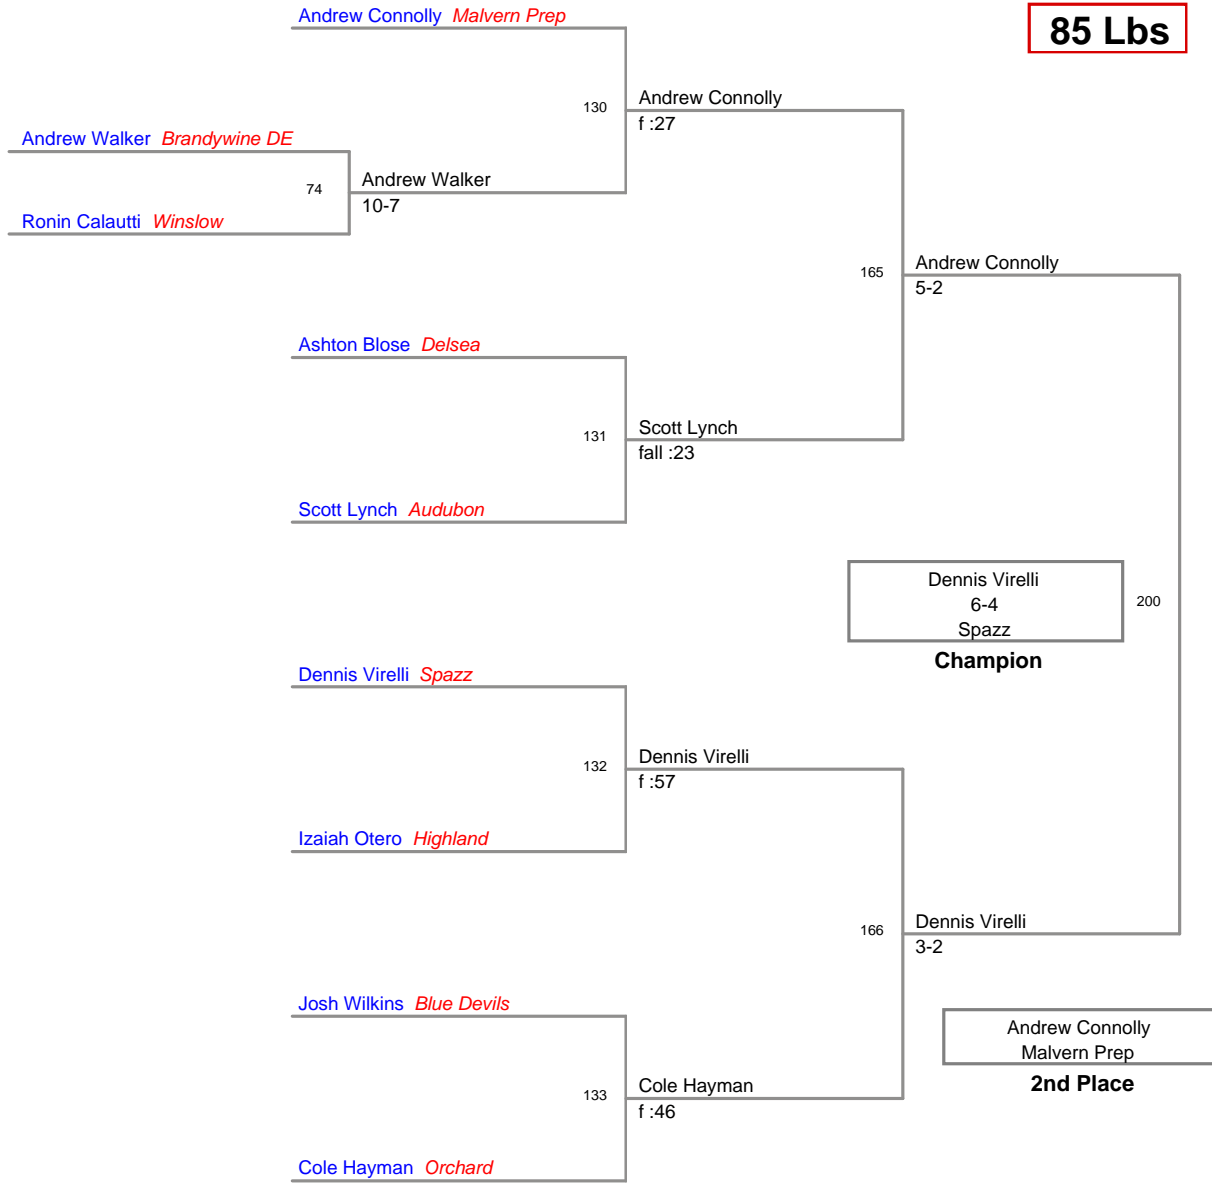

Kingsway 19th Annual AM
Bantam

85 Lbs