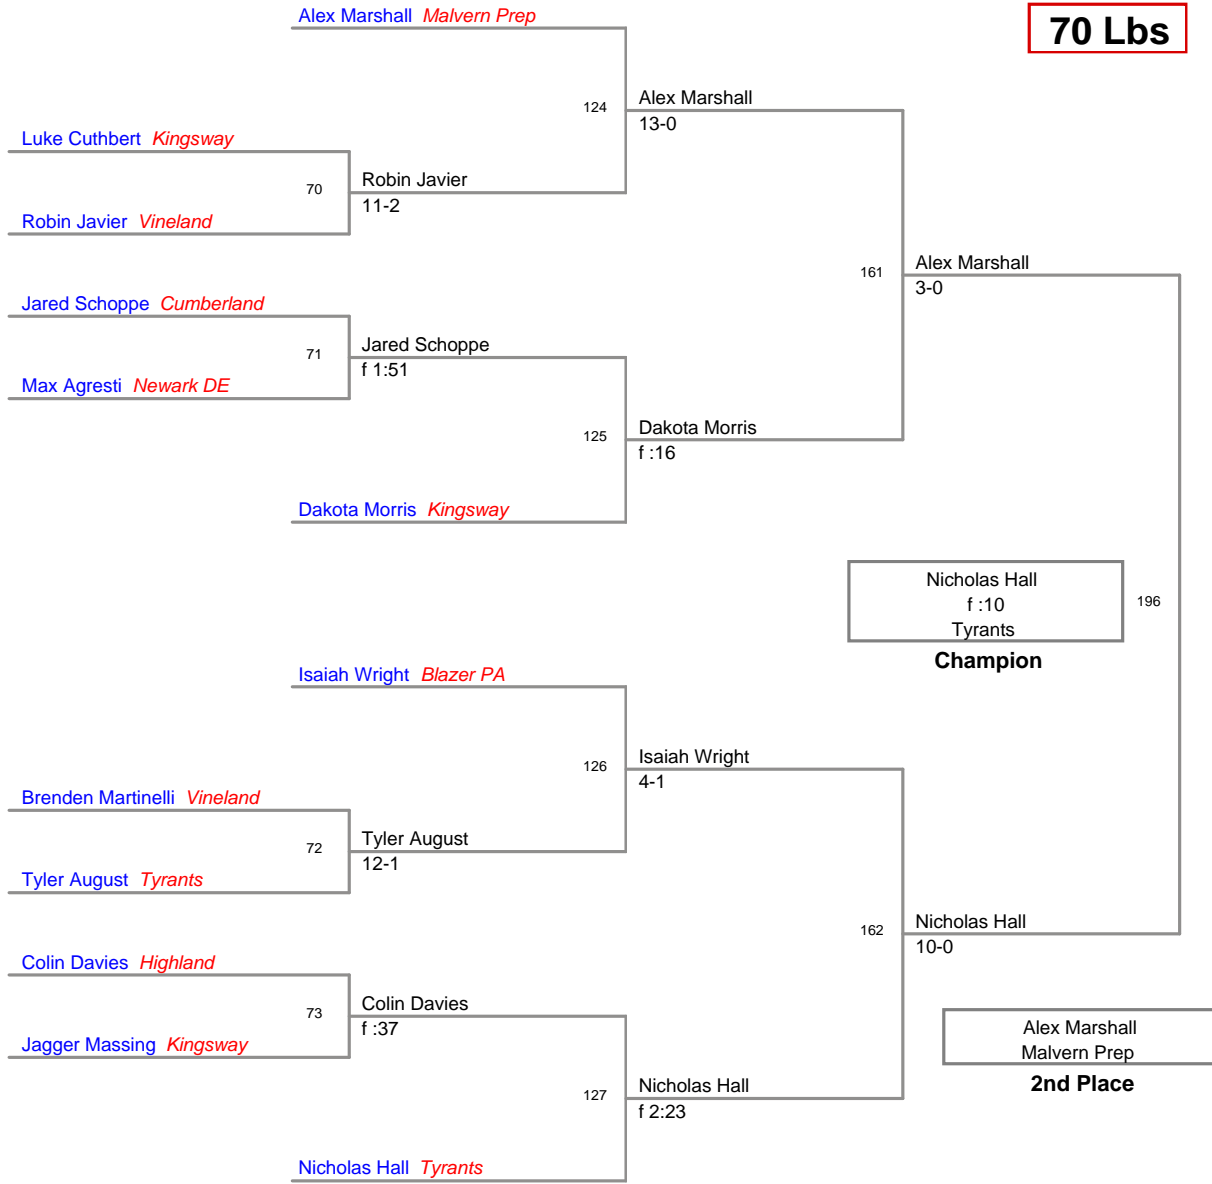

Kingsway 19th Annual AM
Bantam

60 Lbs

Kingsway 19th Annual AM
Bantam

65 Lbs

Kingsway 19th Annual AM
Bantam

70 Lbs

Kingsway 19th Annual AM
Bantam

75 Lbs