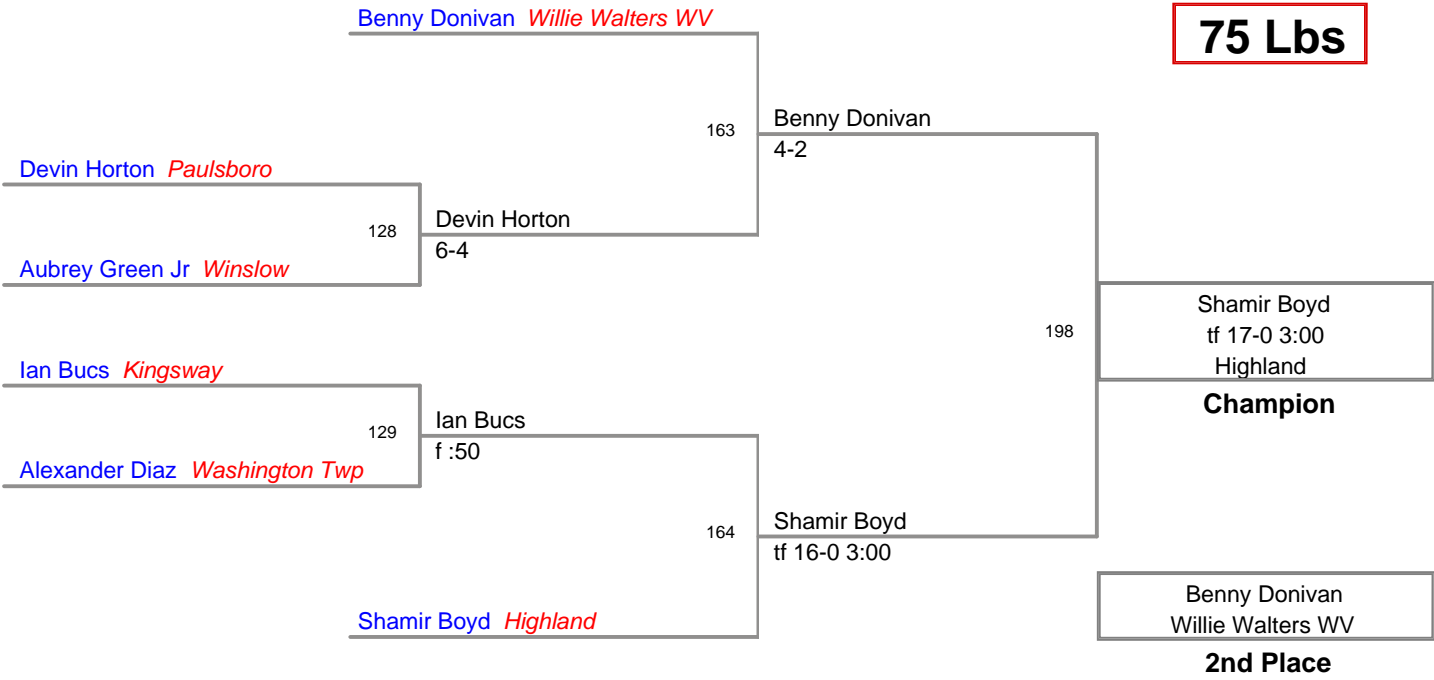

Kingsway 19th Annual AM
Bantam

60 Lbs

Kingsway 19th Annual AM
Bantam

65 Lbs

Kingsway 19th Annual AM
Bantam

70 Lbs

Kingsway 19th Annual AM
Bantam

75 Lbs