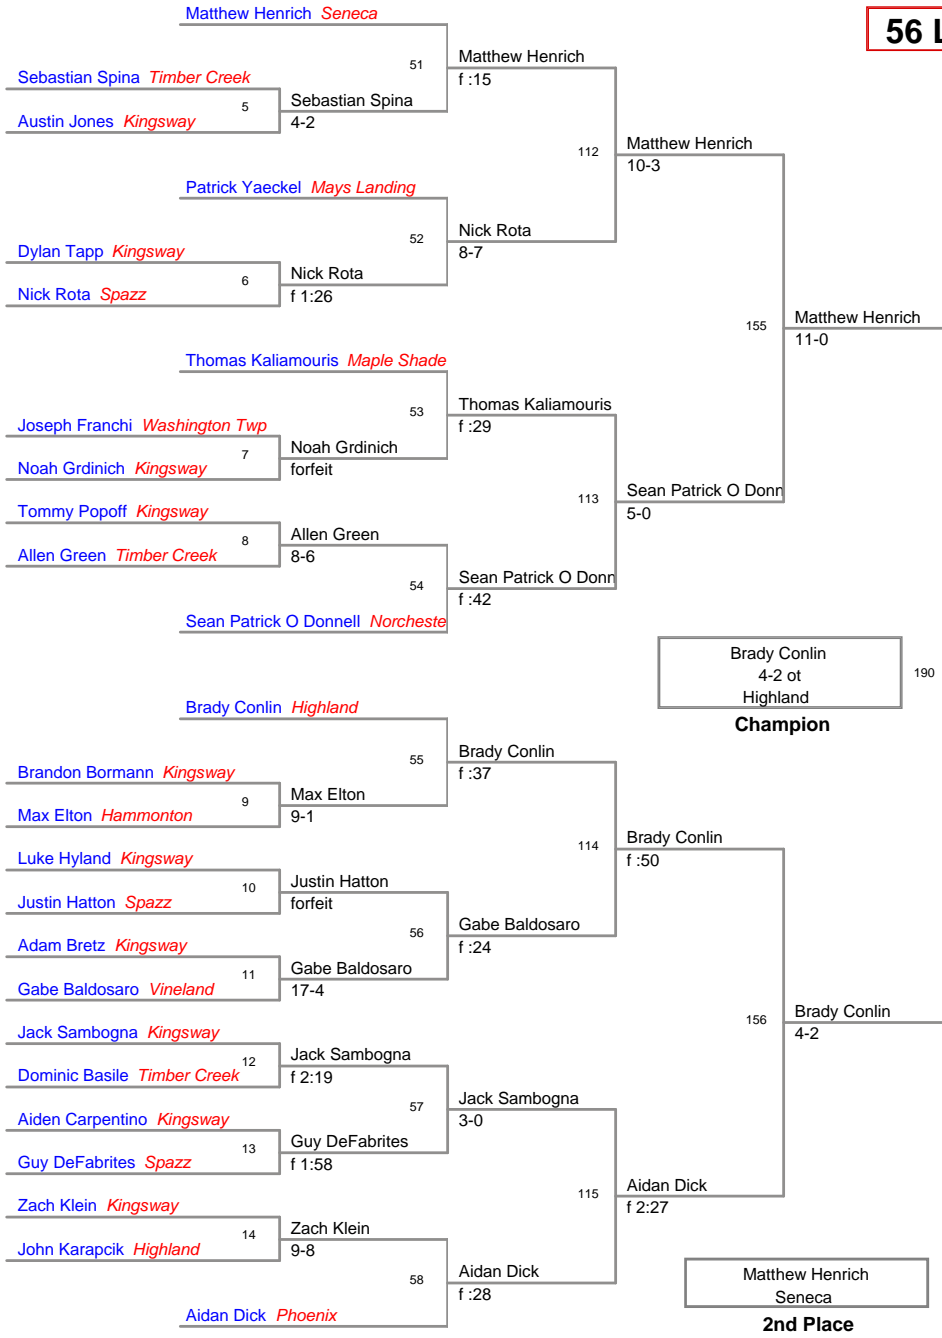

Kingsway 19th Annual AM
Bantam

45 Lbs

Kingsway 19th Annual AM
Bantam

48 Lbs

Kingsway 19th Annual AM
Bantam

52 Lbs

Kingsway 19th Annual AM
Bantam

56 Lbs