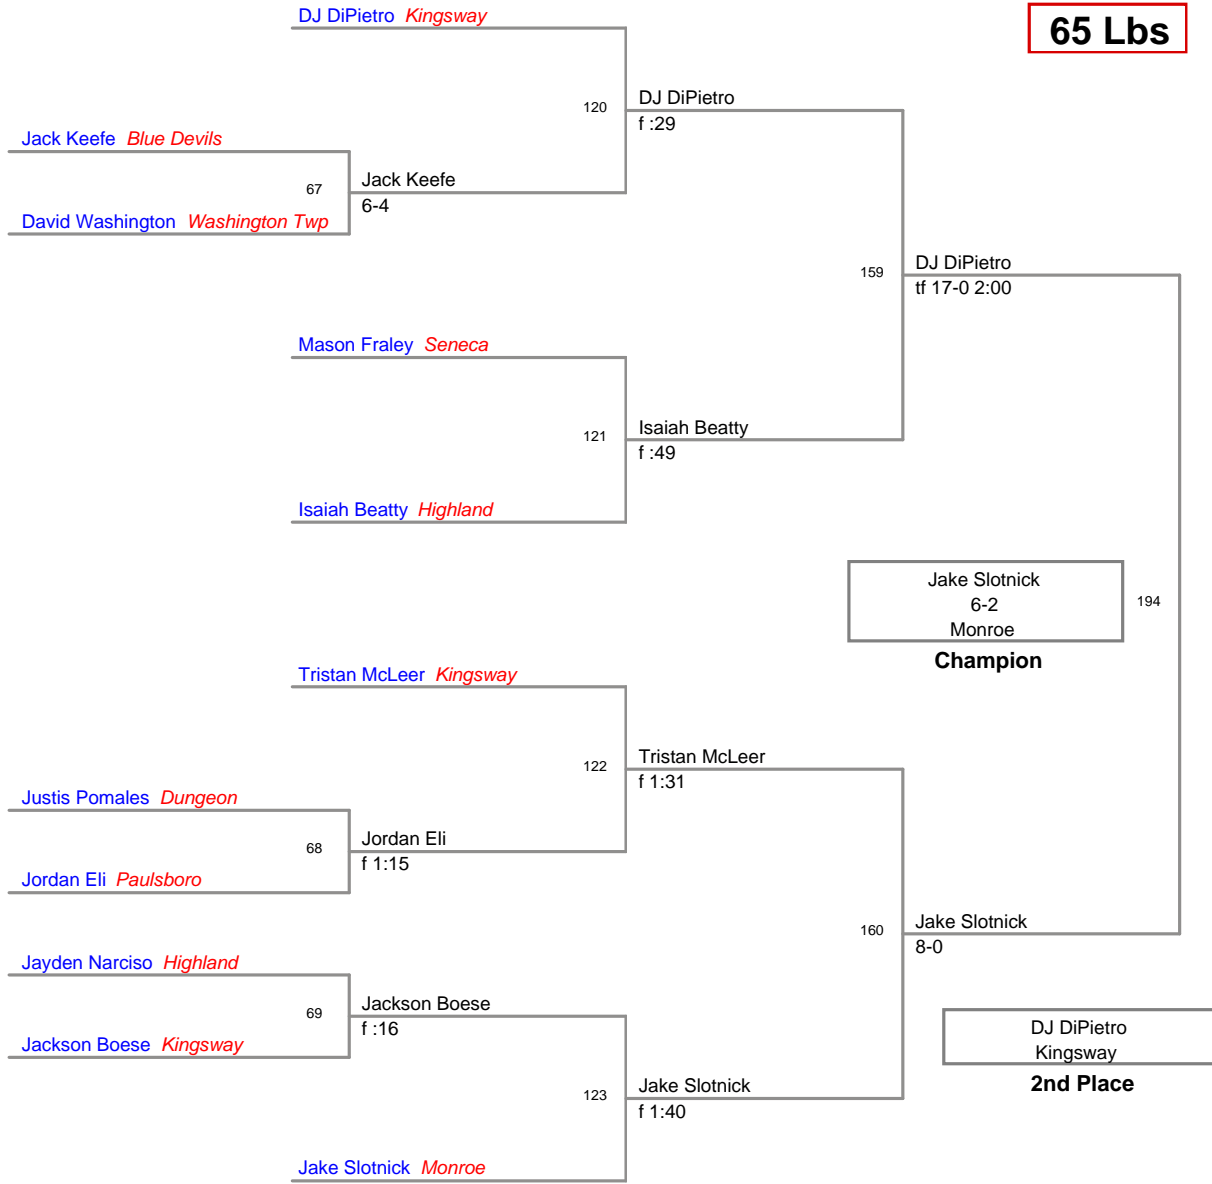

Kingsway 19th Annual AM
Bantam

45 Lbs

Kingsway 19th Annual AM
Bantam

48 Lbs

Kingsway 19th Annual AM
Bantam

52 Lbs

Kingsway 19th Annual AM
Bantam

56 Lbs

Kingsway 19th Annual AM
Bantam

60 Lbs

Kingsway 19th Annual AM
Bantam

65 Lbs

Kingsway 19th Annual AM
Bantam

70 Lbs

Kingsway 19th Annual AM
Bantam

75 Lbs

Kingsway 19th Annual AM
Bantam

85 Lbs

Kingsway 19th Annual AM
Bantam

105 Lbs