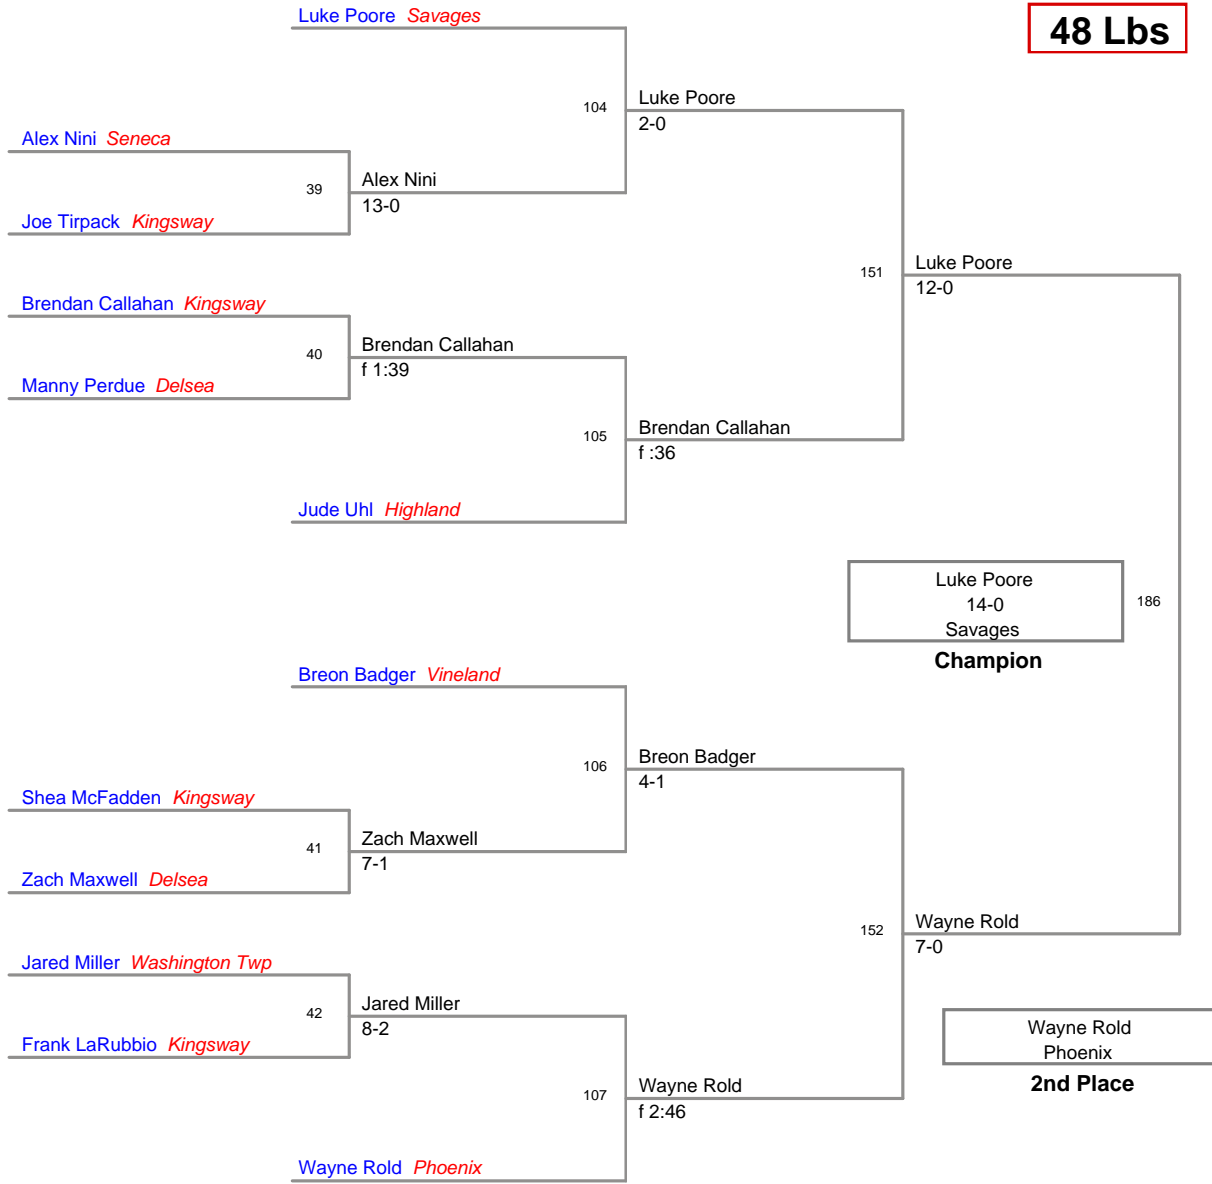

Kingsway 19th Annual AM
Bantam

45 Lbs

Kingsway 19th Annual AM
Bantam

48 Lbs

Kingsway 19th Annual AM
Bantam

52 Lbs

Kingsway 19th Annual AM
Bantam

56 Lbs

Kingsway 19th Annual AM
Bantam

60 Lbs

Kingsway 19th Annual AM
Bantam

65 Lbs

Kingsway 19th Annual AM
Bantam

70 Lbs

Kingsway 19th Annual AM
Bantam

75 Lbs

Kingsway 19th Annual AM
Bantam

85 Lbs

Kingsway 19th Annual AM
Bantam

105 Lbs