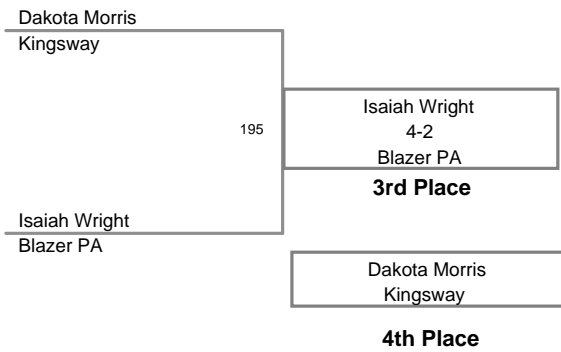

Kingsway 19th Annual AM
Bantam

60 Lbs

Kingsway 19th Annual AM
Bantam

65 Lbs

Kingsway 19th Annual AM
Bantam

70 Lbs

Kingsway 19th Annual AM
Bantam

75 Lbs