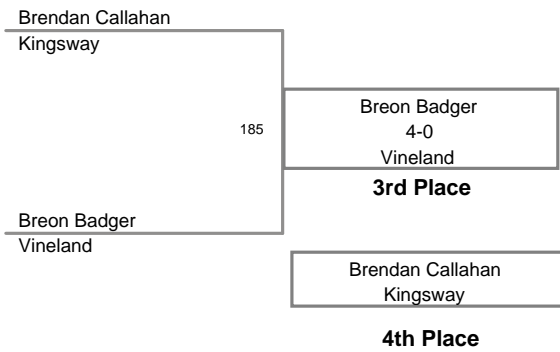

Kingsway 19th Annual AM
Bantam

45 Lbs

Kingsway 19th Annual AM
Bantam

48 Lbs

Kingsway 19th Annual AM
Bantam

52 Lbs

Kingsway 19th Annual AM
Bantam

56 Lbs