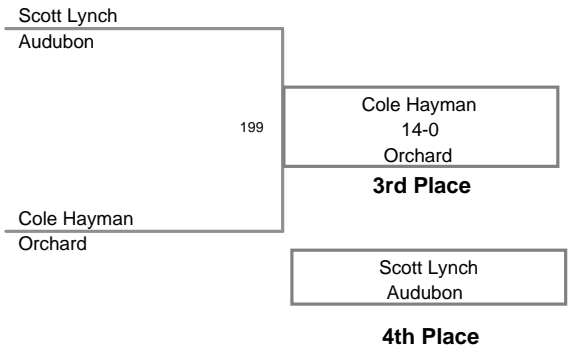

Kingsway 19th Annual AM
Bantam

85 Lbs