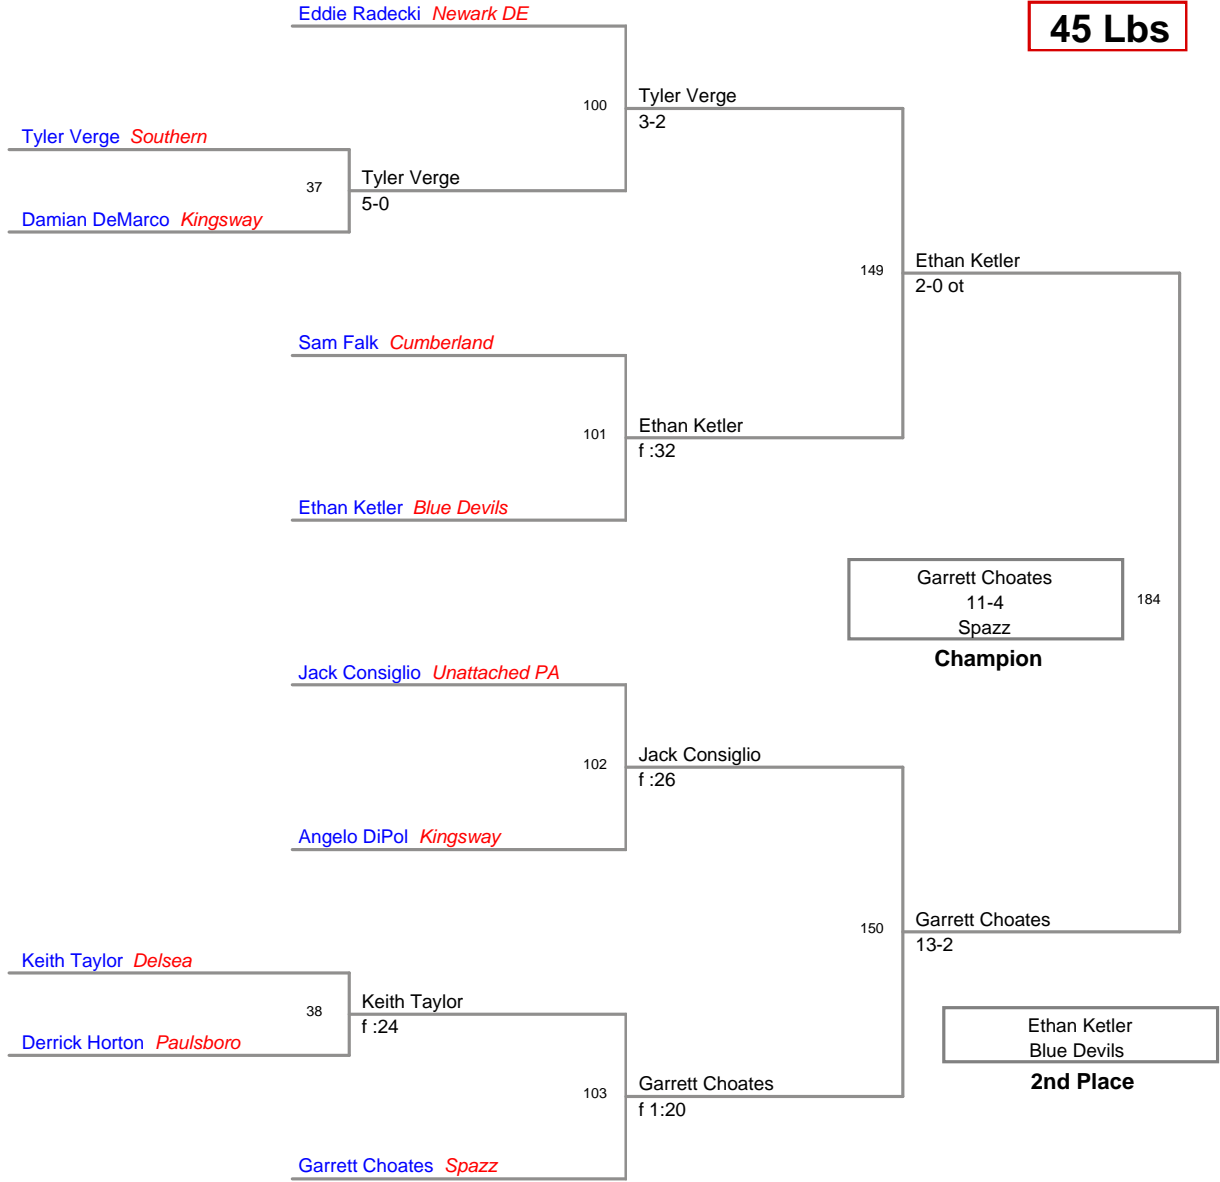

Kingsway 19th Annual AM
Bantam

45 Lbs

Kingsway 19th Annual AM
Bantam

48 Lbs

Kingsway 19th Annual AM
Bantam

52 Lbs

Kingsway 19th Annual AM
Bantam

56 Lbs

Kingsway 19th Annual AM
Bantam

60 Lbs

Kingsway 19th Annual AM
Bantam

65 Lbs

Kingsway 19th Annual AM
Bantam

70 Lbs

Kingsway 19th Annual AM
Bantam

75 Lbs

Kingsway 19th Annual AM
Bantam

85 Lbs

Kingsway 19th Annual AM
Bantam

105 Lbs