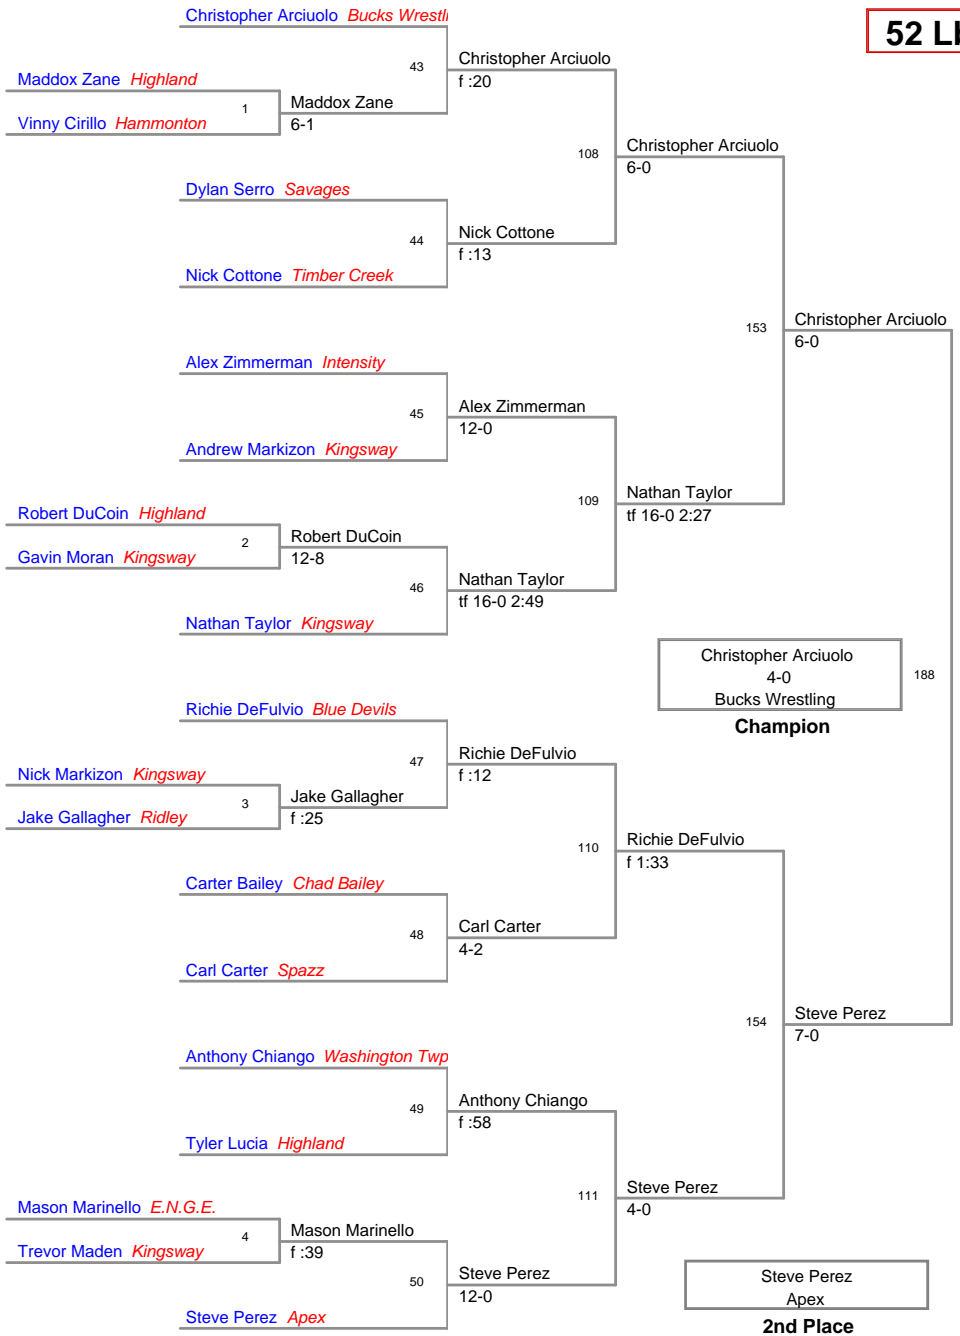

Kingsway 19th Annual AM
Bantam

45 Lbs

Kingsway 19th Annual AM
Bantam

48 Lbs

Kingsway 19th Annual AM
Bantam

52 Lbs

Kingsway 19th Annual AM
Bantam

56 Lbs