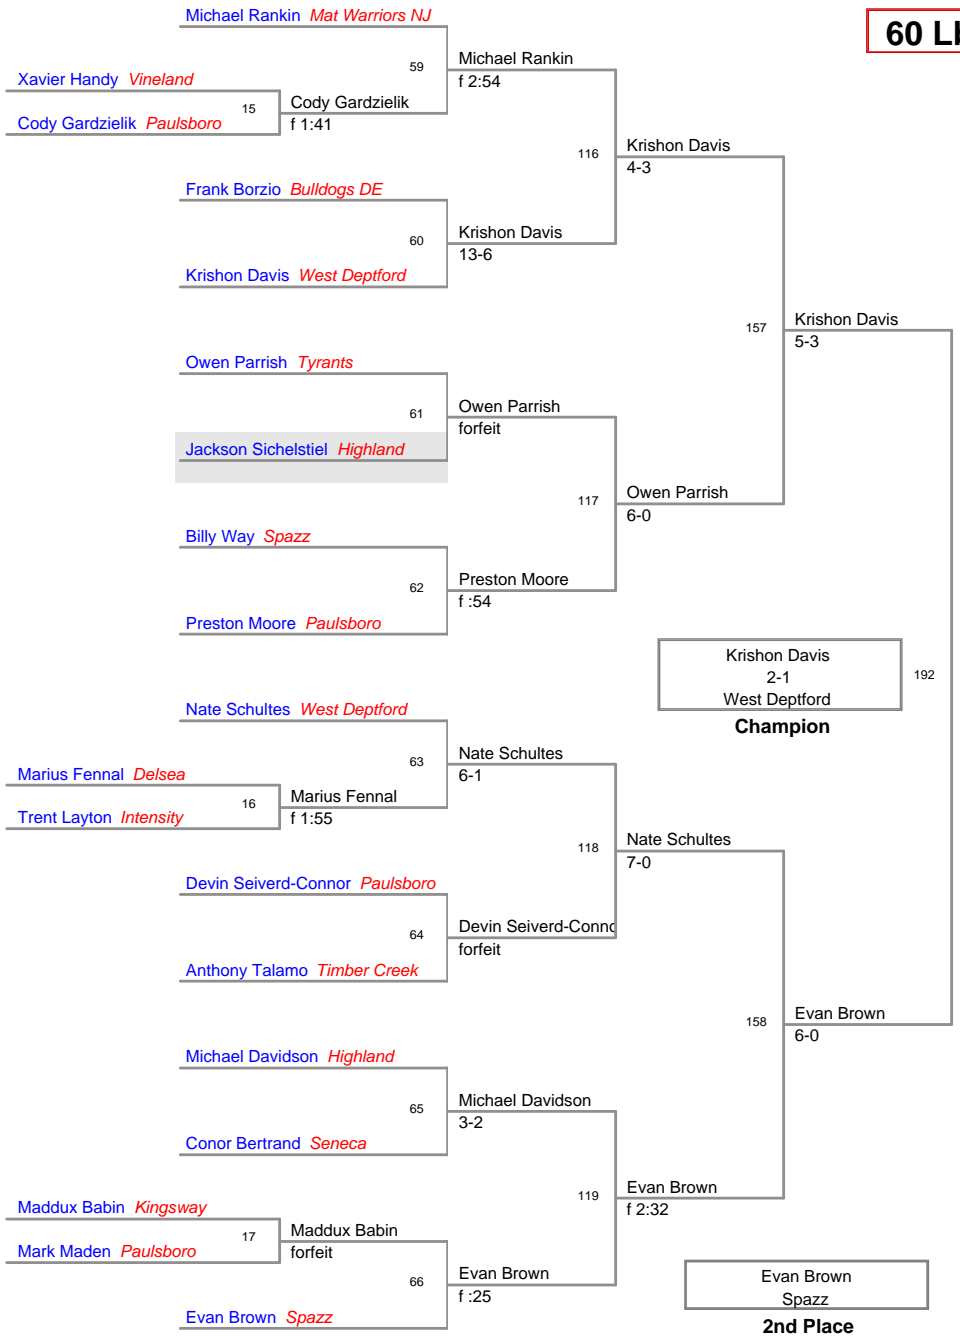

Kingsway 19th Annual AM
Bantam

60 Lbs